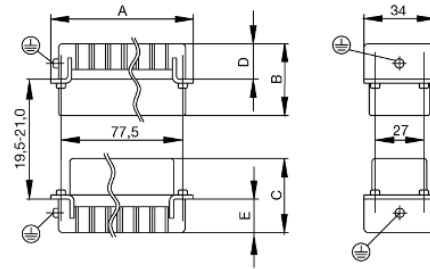

Weidmüller Interface GmbH & Co. KG
Klingenbergstraße 16
D-32758 Detmold
Germany
Fon: +49 5231 14-0
Fax: +49 5231 14-292083
www.weidmueller.com

Drawings

Tightening torques and screwing tools

Screw size	Connector type	Dia. tightening torque in Nm	Recommended blade inserts and AF size for hexagon socket	
M 2.5	Signal contacts			
	S 6/6	0.5 - 0.55	SD 0.6 x 3.5 mm or PZO	
	S 6/12	0.5 - 0.55	SD 0.6 x 3.5 mm or PZO	
M 2.9 x 0.5	Fastening screws			
	HQ 4/2	0.8 (plastic) / 1.1 (metal)	SD 0.6 x 3.5 mm or PH0	
	HQ 8	0.8 (plastic) / 1.1 (metal)	SD 0.6 x 3.5 mm or PH0	
	HQ 17	0.8 (plastic) / 1.1 (metal)	SD 0.6 x 3.5 mm or PH0	
M 3	Contact screws			
	HA 3	0.5 - 0.55	SD 0.5 x 3.0 mm	
	HA 4	0.5 - 0.55	SD 0.5 x 3.0 mm	
	HA 10 bis HA 48	0.5 - 0.55	SD 0.6 x 3.5 mm or PH0	
	HE	0.5 - 0.55	SD 0.6 x 3.5 mm or PZO	
	HVE	0.5 - 0.55	SD 0.6 x 3.5 mm or PZO	
	Signal contacts:			
	S 4/2	0.5 - 0.55	SD 0.6 x 3.5 mm or PZO	
	S 4/8	0.5 - 0.55	SD 0.6 x 3.5 mm or PZO	
	PE connection via female contact			
	S 4	0.5 - 0.8	SD 0.6 x 3.5 mm	
	ConCept modular frame, metal	0.5 - 0.55	SD 0.6 x 3.5 mm	
	PE terminal			
	HQ 5	0.5 - 0.55	SD 0.6 x 3.5 or 0.8 x 4 mm	
	HQ 7	0.5 - 0.55	SD 0.6 x 3.5 or 0.8 x 4 mm	
	Fastening screws	0.5 - 0.55	SD 0.6 x 3.5 mm or PZO	
	Guide pin	0.5 - 0.55	SD 0.6 x 3.5 mm or PZO	
	Guide bush	0.5 - 0.55	SD 0.6 x 3.5 mm or PZO	
	Coding pins	0.5 - 0.55	SD 0.6 x 3.5 mm or PZO	
	M 4	Contact screws		
		HSB	1.2 - 1.5	SD 0.6 x 3.5 or 0.8 x 4 mm or PZ1
		PE connection via male contact		
S 4		0.5 - 0.8	SD 0.6 x 3.5 mm	
ConCept modular frame, metal		1.2 - 1.5	SD 0.6 x 3.5 mm	
PE terminal				
HA		1.2 - 1.5	SD 0.6 x 3.5 or 0.8 x 4 mm or PH1	
HE		1.2 - 1.5	SD 0.6 x 3.5 or 0.8 x 4 mm or PH1	
HEE		1.2 - 1.5	SD 0.6 x 3.5 or 0.8 x 4 mm or PH1	
HVE		1.2 - 1.5	SD 0.6 x 3.5 or 0.8 x 4 mm or PH1	
HD		1.2 - 1.5	SD 0.6 x 3.5 or 0.8 x 4 mm or PZ1	
HDD		1.2 - 1.5	SD 0.6 x 3.5 or 0.8 x 4 mm or PZ1	
S 6/6 (for signal contacts)		1.2 - 1.5	0.8 x 4 mm or PZ1	
ConCept modular frame, plastic		1.2 - 1.5	0.8 x 4 mm or PZ1	
M 5		PE terminal		
		HSB	2 - 2.5	SD 1 x 5.5 mm or PZ2
		S 4/0 (Screw connection)	2 - 2.5	SD 1.2 x 6.5 mm or PH2
	S 4/0 (Axial screw connection)	2 - 2.5	SD 0.8 x 4 mm or PZ 2	
	S 4/2	2 - 2.5	SD 1.2 x 6.5 mm or PH2	
	S 4/8	2 - 2.5	SD 1.2 x 6.5 mm or PH2	
	S 6/12	2 - 2.5	SD 0.8 x 4 mm or PZ 2	
	S 6/36	2 - 2.5	SD 1.2 x 6.5 mm or PH2	
	S 8/24	2 - 2.5	SD 1.2 x 6.5 mm or PH2	
	S 12/2	2 - 2.5	SD 1.2 x 6.5 mm or PH2	
	M 6	Power contacts		
S 4/0 (Screw connection)		1.2 (1.5 mm ²) / 2 (2.5 mm ²) / 3 (4-16 mm ²)	SD 0.8 x 4 mm	
S 4/2		1.2 (1.5 mm ²) / 2 (2.5 mm ²) / 3 (4-16 mm ²)	SD 0.8 x 4 mm	
S 4/8		1.2 (1.5 mm ²) / 2 (2.5 mm ²) / 3 (4-16 mm ²)	SD 0.8 x 4 mm	
M 7 x 0.75	Power contacts			
	S 4	1.1 - 1.7	SW 2	
	S 6/6 (+ PE)	6 - 8	SW 4	
M 8 x 0.75	Power contacts			
	S 6/12	1.1 - 1.7	SW 2	
	S 8/0 (+ PE)	6 (10-16 mm ²) - 7 (25 mm ²)	SW 4	
M10 x 1	Power contacts			
	S 4/0 (Axial connection)	2 - 3	SW 3	